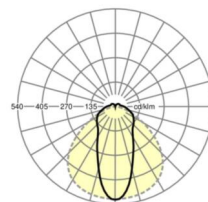

CHARACTERISTICS

Order number	19150004070
EAN number	4020863413881
Commodity code	94051190
Certification mark	IP 20, Protection class I, ENEC10 VDE, F, HACCP DIN10500/Food/IFS-application-related suitability/BRC, Indoor, CE
Impact resistance (IK rating)	IK03 (10°C bis 35°C)
Ambient temperatur	ta 10°C to 35°C
Warranty period	5 years
State funding programs	BEG - Federal funding for efficient buildings (valid only for Germany)

ELECTRICAL ENGINEERING

Controller	Electronic driver (1 pcs.)
System output	34W
Mains voltage	230V/50Hz
Energy efficiency class/light source	C

LIGHTING TECHNOLOGY

Placement	LED, Colour rendering/Light colour CRI ≥ 80 / 3000K
Colour tolerance (MacAdam)	3SDCM
Photobiological safety (Luminaire)	RG1
Nominal luminous flux	5906lm
LED service life	50000h L80/B10 (Tq 35°C)
Luminaire luminous efficiency	172lm/W
Beam angle	45° (C0) / 100° (C90)
UGR lat./long.	23.0 / 22.9

MECHANICS

Housing colour	traffic white RAL 9016
Dimensions (LxWxH/DxH)	1531mm x 63mm x 54mm
Weight (net)	2kg
Type of installation	Mounting rail system installation, Light structure

Dimensions

L	1531 mm	Length
B	63 mm	Width
H	54 mm	Height

DEEP-LINK

<https://www.regiolux.de/en/article/19150004070>

Reference	LED 6000lm 830
ηLB	100 %
Φ ↓/↑	90 % / 10 %
UGR lat./long.	23.0 / 22.9